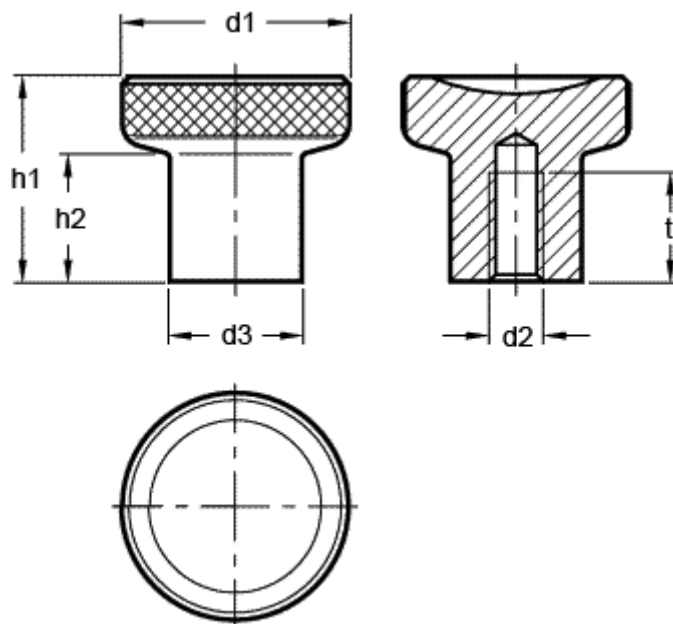

Article number: 20676131M10B

Description: E+G Knob GN 676.1-31-M10-B

Measures

d1 = 31
d2 = M10
d3 = 18.5
h1 = 27.0
h2 = 17.0
t min = 15/17